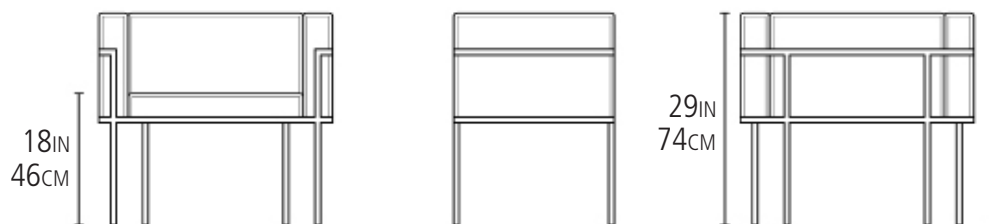

LISBON CHAIR

Powder Coat Solid Steel
Cushions made from raw cork

PLAN

ELEVATIONS