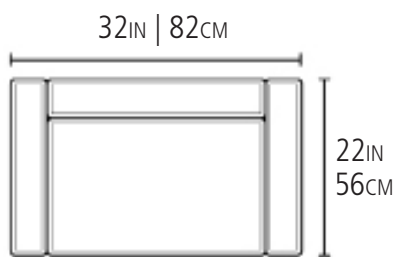

LISBON CHAIR

Powder Coat Solid Steel
Cushions made from raw cork

PLAN

ELEVATIONS