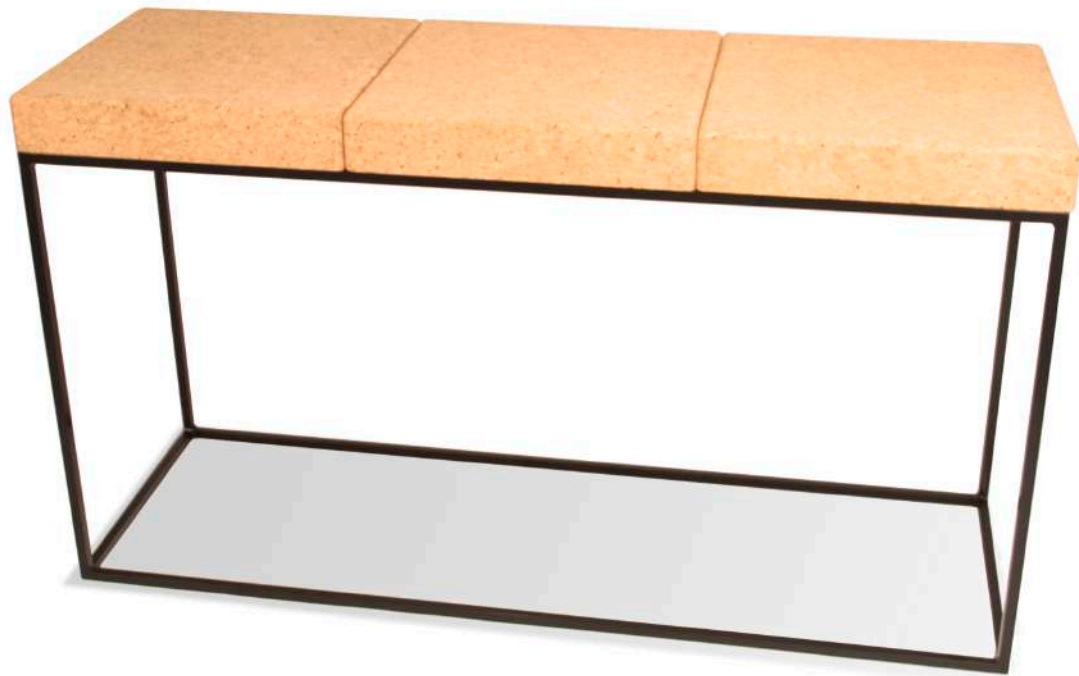

EUGENE STOLTZFUS

FURNITURE DESIGN

NIMBUS CONSOLE

Solid cork top

Powder Coat Solid Steel

Base available in matte black

Bamboo top available in Natural, Ruby,

Caramelized, Obsidian