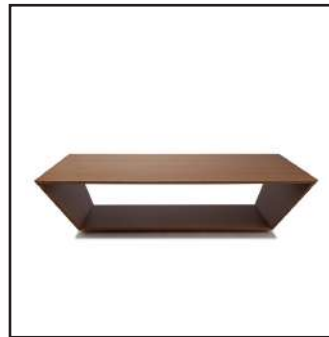

## ARK TABLE

Made from solid 3/4 inch moso bamboo

Available in

CARAMELIZED

RUBY

NATURAL

PLAN

ELEVATIONS