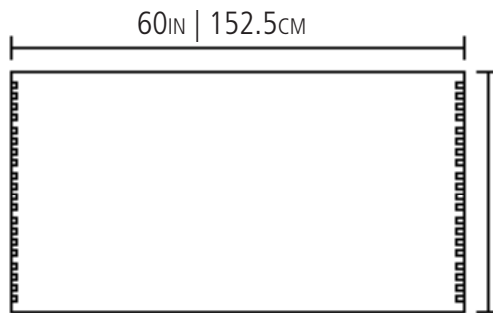

## ARK TABLE

Made from solid 3/4 inch moso bamboo

Available in

CARAMELIZED

RUBY

NATURAL

PLAN

ELEVATIONS